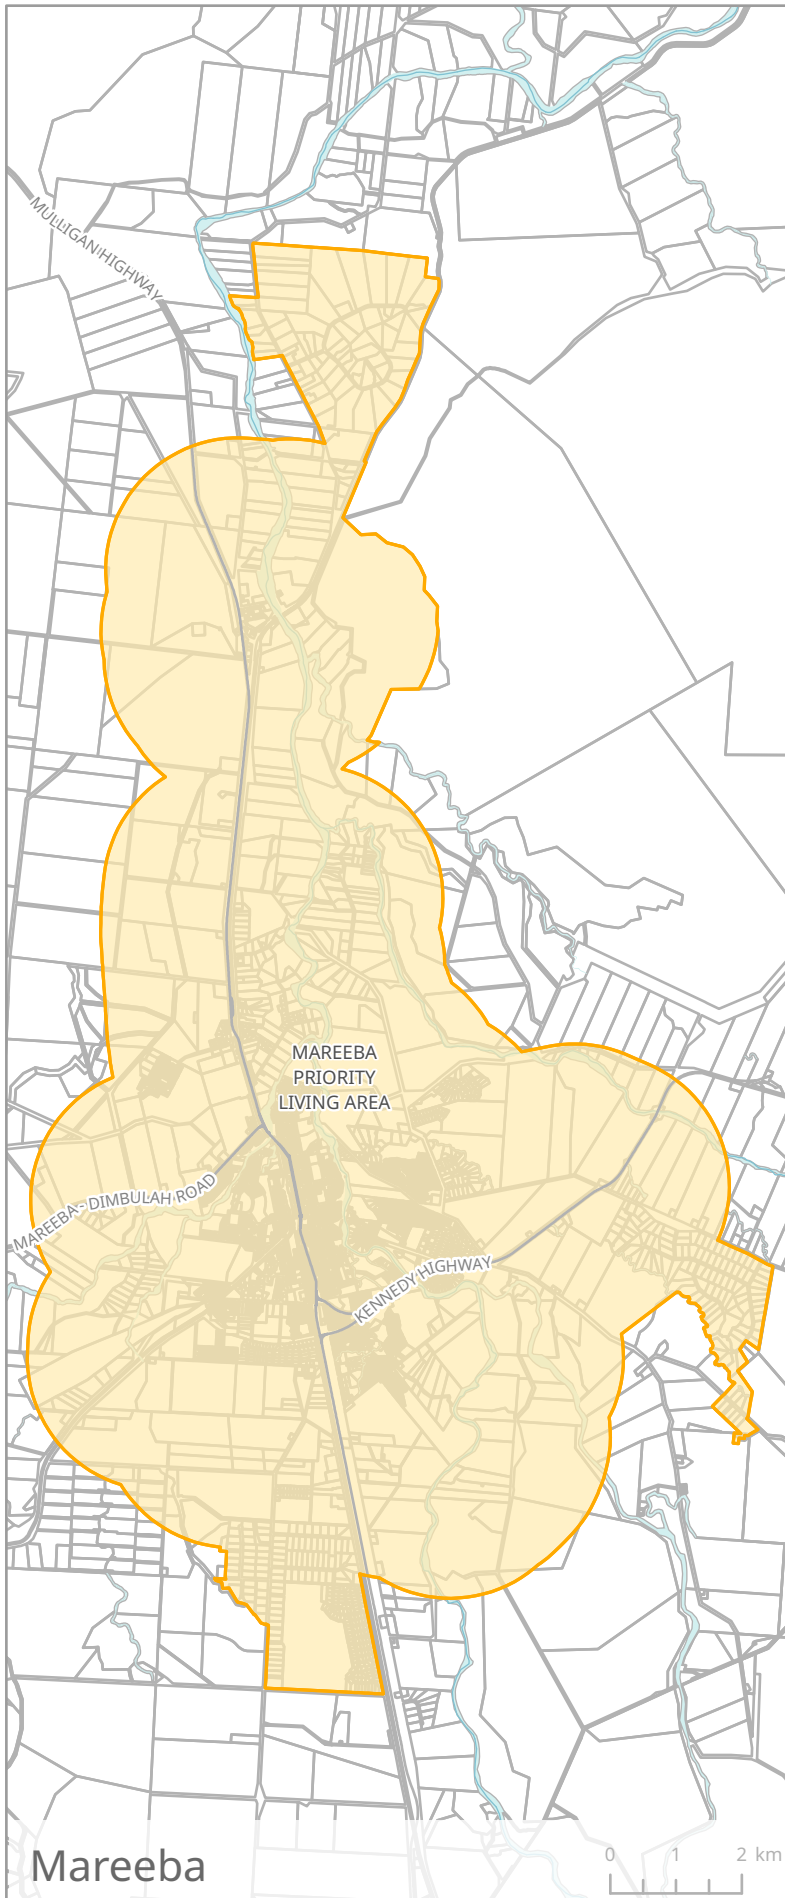

This map should be used in conjunction with the copyright information and mapping disclaimer on the inside cover of this publication.

Mission Beach

Kurrimine Beach

Silkwood

South Mission

Schedule A

Cassowary Coast Regional Council - Priority Living Areas

Legend

 Priority Living Area

This map should be used in conjunction with the copyright information and mapping disclaimer on the inside cover of this publication.

Mossman

Wonga Beach

Port Douglas

Schedule A
Douglas Shire Council - Priority Living Areas

Legend

 Priority Living Area

This map should be used in conjunction with the copyright information and mapping disclaimer on the inside cover of this publication.

Einasleigh

Forsayth

Mount Surprise

Georgetown

**Schedule A
Etheridge Shire Council - Priority Living Areas**

Legend

 Priority Living Area

This map should be used in conjunction with the copyright information and mapping disclaimer on the inside cover of this publication.