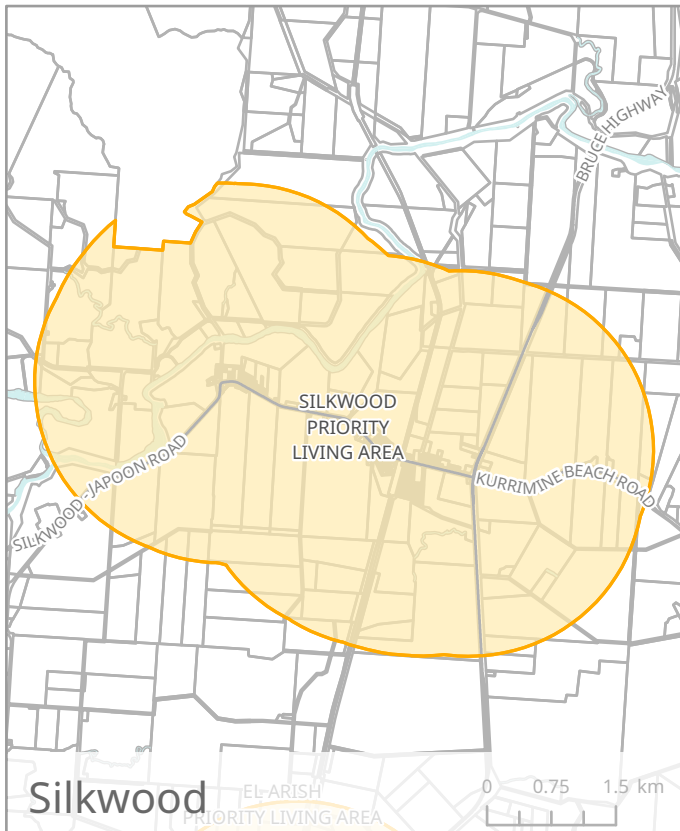

Schedule A
Cairns Regional Council - Priority Living Areas

Legend

 Priority Living Area

This map should be used in conjunction with the copyright information and mapping disclaimer on the inside cover of this publication.

Bingil Bay

Cardwell

El Arish

Innisfail

Schedule A

Cassowary Coast Regional Council - Priority Living Areas

Legend

 Priority Living Area

This map should be used in conjunction with the copyright information and mapping disclaimer on the inside cover of this publication.

Mission Beach

Kurrimine Beach

Silkwood

South Mission

Schedule A

Cassowary Coast Regional Council - Priority Living Areas

Legend

 Priority Living Area

This map should be used in conjunction with the copyright information and mapping disclaimer on the inside cover of this publication.

Mossman

Wonga Beach

Port Douglas

Schedule A
Douglas Shire Council - Priority Living Areas