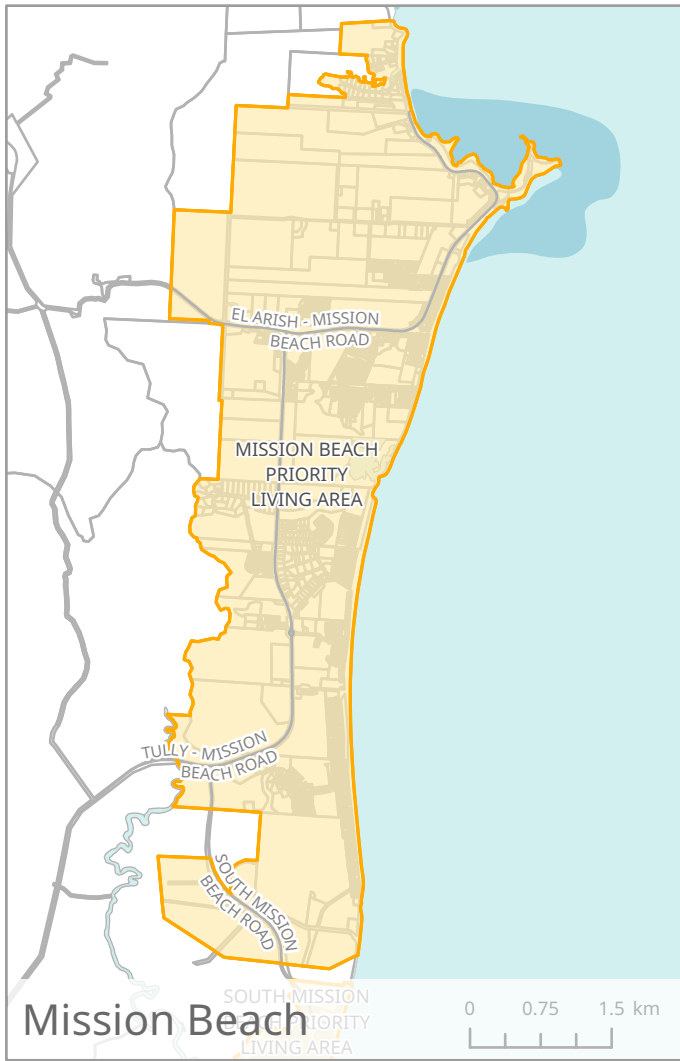

Bingil Bay

Cardwell

El Arish

Innisfail

Schedule A

Cassowary Coast Regional Council - Priority Living Areas

Legend

 Priority Living Area

This map should be used in conjunction with the copyright information and mapping disclaimer on the inside cover of this publication.

Mission Beach

Kurrimine Beach

Silkwood

South Mission

Schedule A

Cassowary Coast Regional Council - Priority Living Areas

Legend

 Priority Living Area

This map should be used in conjunction with the copyright information and mapping disclaimer on the inside cover of this publication.

Mossman

Wonga Beach

Port Douglas

Schedule A
Douglas Shire Council - Priority Living Areas

Legend

 Priority Living Area

This map should be used in conjunction with the copyright information and mapping disclaimer on the inside cover of this publication.

Einasleigh

Forsayth

Mount Surprise

Georgetown