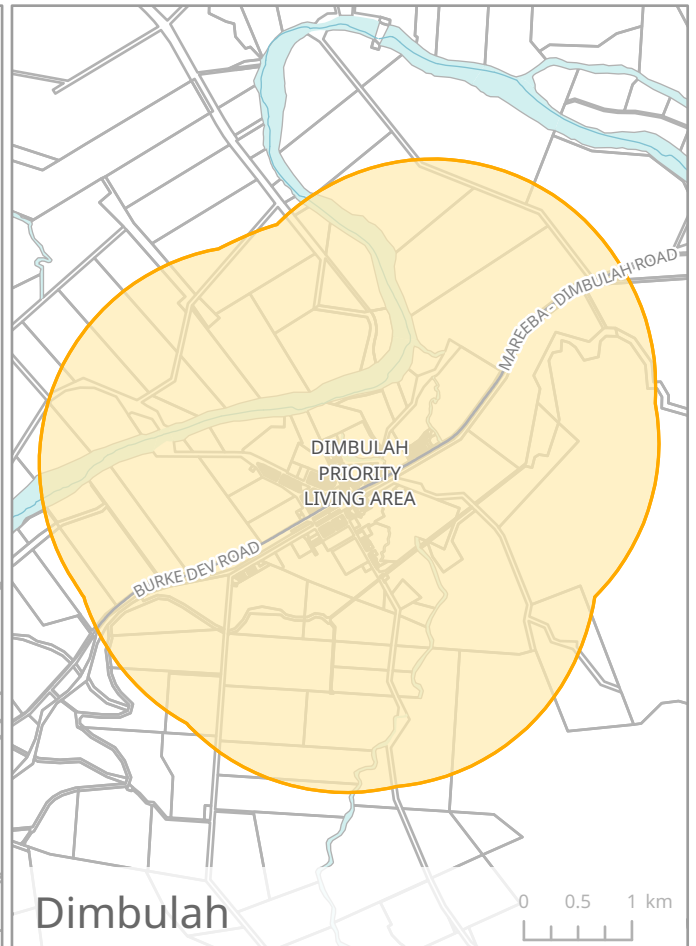

Legend

 Priority Living Area

This map should be used in conjunction with the copyright information and mapping disclaimer on the inside cover of this publication.

Einasleigh

Forsayth

Mount Surprise

Georgetown

**Schedule A
Etheridge Shire Council - Priority Living Areas**

Legend

 Priority Living Area

This map should be used in conjunction with the copyright information and mapping disclaimer on the inside cover of this publication.

Schedule A
Mareeba Shire Council - Priority Living Areas

Legend
 Priority Living Area

This map should be used in conjunction with the copyright information and mapping disclaimer on the inside cover of this publication.

Chillagoe

Dimbulah

Kuranda

Irvinebank

**Schedule A
Mareeba Shire Council - Priority Living Areas**

 **Legend**
 Priority Living Area

This map should be used in conjunction with the copyright information and mapping disclaimer on the inside cover of this publication.