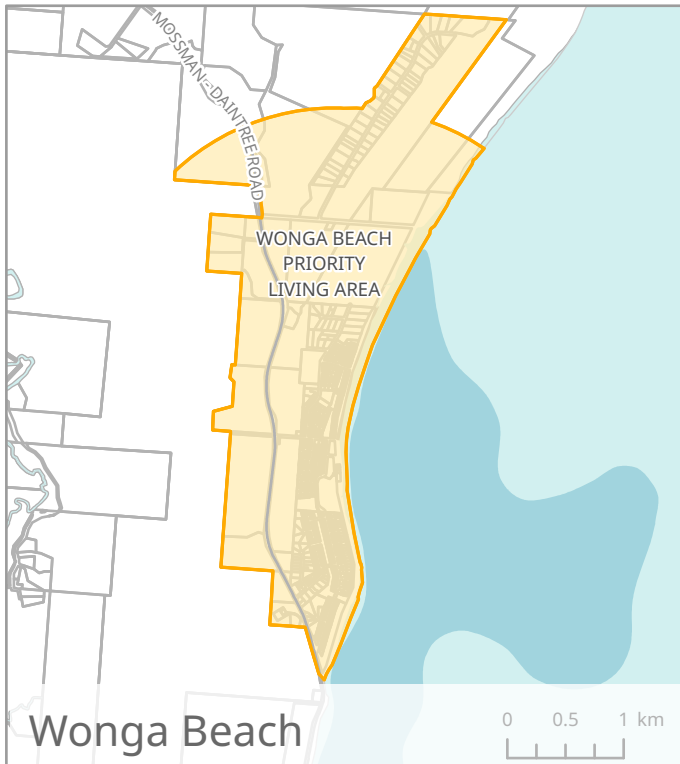

This map should be used in conjunction with the copyright information and mapping disclaimer on the inside cover of this publication.

Mission Beach

Kurrimine Beach

Silkwood

South Mission

Schedule A

Cassowary Coast Regional Council - Priority Living Areas

Legend

 Priority Living Area

This map should be used in conjunction with the copyright information and mapping disclaimer on the inside cover of this publication.

Mossman

Wonga Beach

Port Douglas

Schedule A
Douglas Shire Council - Priority Living Areas

Legend

 Priority Living Area

This map should be used in conjunction with the copyright information and mapping disclaimer on the inside cover of this publication.

Einasleigh

Forsayth

Mount Surprise

Georgetown

**Schedule A
Etheridge Shire Council - Priority Living Areas**

Legend

 Priority Living Area

This map should be used in conjunction with the copyright information and mapping disclaimer on the inside cover of this publication.