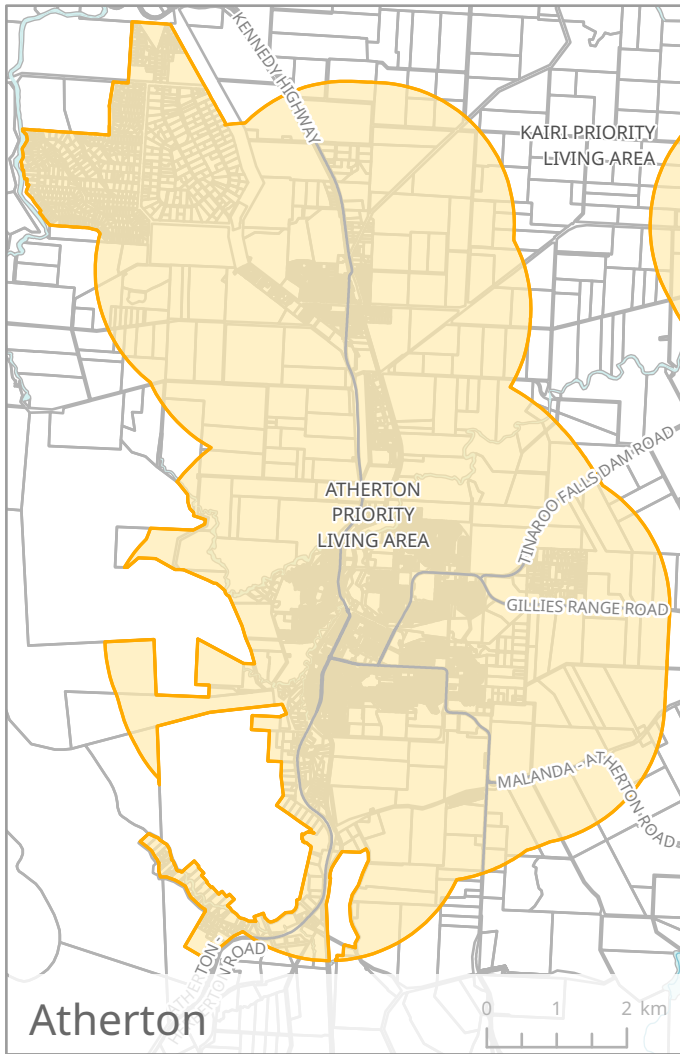

This map should be used in conjunction with the copyright information and mapping disclaimer on the inside cover of this publication.

Mission Beach

Kurrimine Beach

Silkwood

South Mission

Schedule A

Cassowary Coast Regional Council - Priority Living Areas

Schedule A
Mareeba Shire Council - Priority Living Areas

Legend
 Priority Living Area

This map should be used in conjunction with the copyright information and mapping disclaimer on the inside cover of this publication.

Chillagoe

Dimbulah

Kuranda

Irvinebank

**Schedule A
Mareeba Shire Council - Priority Living Areas**

 **Legend**
 Priority Living Area

This map should be used in conjunction with the copyright information and mapping disclaimer on the inside cover of this publication.

Atherton

Herberton

Kairi

Milla Milla

Schedule A
Tablelands Regional Council - Priority Living Areas

Legend
 Priority Living Area

This map should be used in conjunction with the copyright information and mapping disclaimer on the inside cover of this publication.