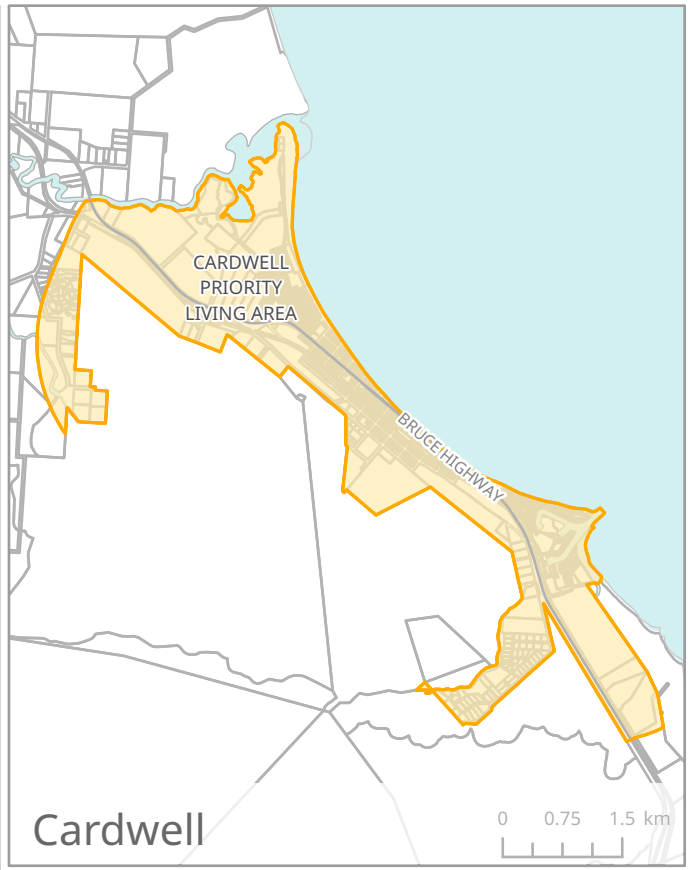

Schedule A
Cairns Regional Council - Priority Living Areas

Legend

 Priority Living Area

This map should be used in conjunction with the copyright information and mapping disclaimer on the inside cover of this publication.

Bingil Bay

Cardwell

El Arish

Innisfail

Schedule A

Cassowary Coast Regional Council - Priority Living Areas

Legend

 Priority Living Area

This map should be used in conjunction with the copyright information and mapping disclaimer on the inside cover of this publication.

Mission Beach

Kurrimine Beach

Silkwood

South Mission

Schedule A

Cassowary Coast Regional Council - Priority Living Areas

Legend

 Priority Living Area

This map should be used in conjunction with the copyright information and mapping disclaimer on the inside cover of this publication.

Mossman

Wonga Beach

Port Douglas

Schedule A
Douglas Shire Council - Priority Living Areas