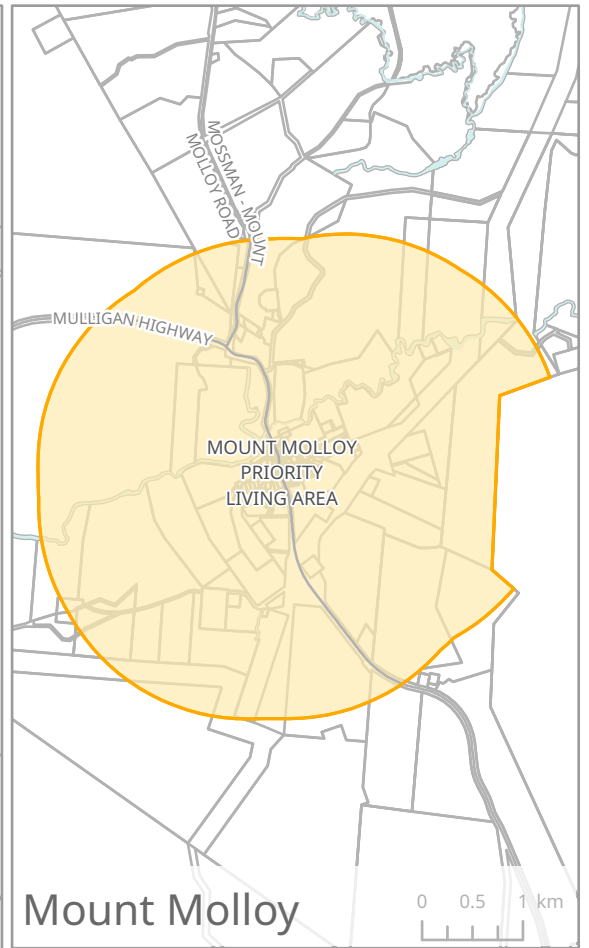

This map should be used in conjunction with the copyright information and mapping disclaimer on the inside cover of this publication.

Mission Beach

Kurrimine Beach

Silkwood

South Mission

Schedule A

Cassowary Coast Regional Council - Priority Living Areas

Legend

 Priority Living Area

This map should be used in conjunction with the copyright information and mapping disclaimer on the inside cover of this publication.

Mossman

Wonga Beach

Port Douglas

Schedule A
Douglas Shire Council - Priority Living Areas

Legend

 Priority Living Area

This map should be used in conjunction with the copyright information and mapping disclaimer on the inside cover of this publication.

Einasleigh

Forsayth

Mount Surprise

Georgetown

**Schedule A
Etheridge Shire Council - Priority Living Areas**

Legend

 Priority Living Area

This map should be used in conjunction with the copyright information and mapping disclaimer on the inside cover of this publication.