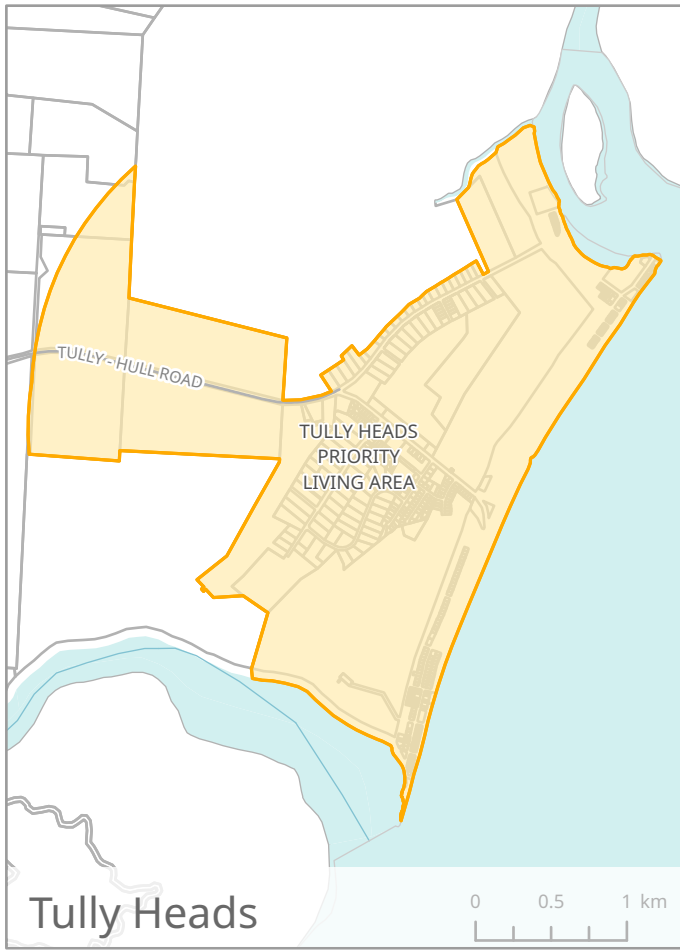

Bingil Bay

Cardwell

El Arish

Innisfail

Schedule A

Cassowary Coast Regional Council - Priority Living Areas

Legend

 Priority Living Area

This map should be used in conjunction with the copyright information and mapping disclaimer on the inside cover of this publication.

Mission Beach

Kurrimine Beach

Silkwood

South Mission

Schedule A

Cassowary Coast Regional Council - Priority Living Areas

Legend

 Priority Living Area

This map should be used in conjunction with the copyright information and mapping disclaimer on the inside cover of this publication.

Mossman

Wonga Beach

Port Douglas

Schedule A
Douglas Shire Council - Priority Living Areas

Legend

 Priority Living Area

This map should be used in conjunction with the copyright information and mapping disclaimer on the inside cover of this publication.

Einasleigh

Forsayth

Mount Surprise

Georgetown