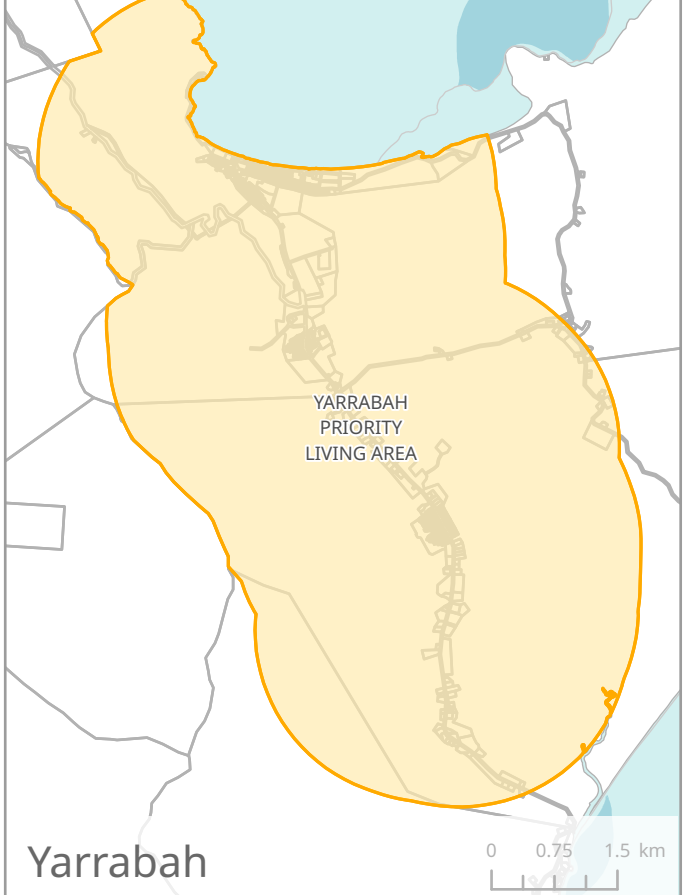

This map should be used in conjunction with the copyright information and mapping disclaimer on the inside cover of this publication.

Mission Beach

Kurrimine Beach

Silkwood

South Mission

Schedule A

Cassowary Coast Regional Council - Priority Living Areas

Chillagoe

Dimbulah

Kuranda

Irvinebank

**Schedule A
Mareeba Shire Council - Priority Living Areas**

 **Legend**
 Priority Living Area

This map should be used in conjunction with the copyright information and mapping disclaimer on the inside cover of this publication.

Tablelands Regional Council - Priority Living Areas

Walkamin

Yungaburra

Wujal Wujal Aboriginal Shire Council - Priority Living Area

Wujal Wujal

Yarrabah Aboriginal Shire Council - Priority Living Area

Yarrabah

Schedule A
Priority Living Areas

This map should be used in conjunction with the copyright information and mapping disclaimer on the inside cover of this publication.

Key Resource Area - Barron River Flats (KRA 10)