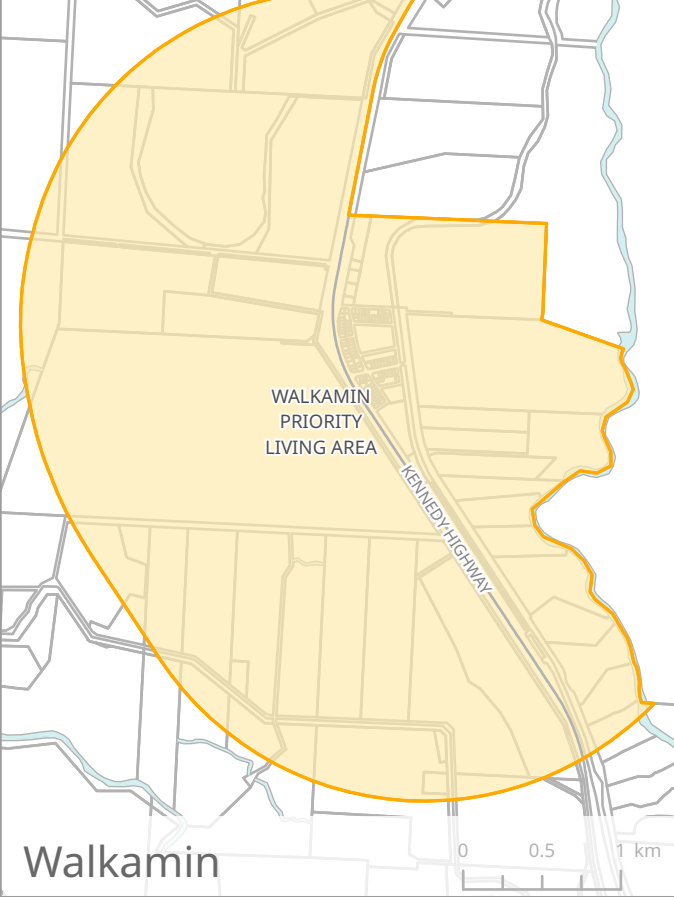

Chillagoe

Dimbulah

Kuranda

Irvinebank

**Schedule A
Mareeba Shire Council - Priority Living Areas**

 **Legend**
 Priority Living Area

This map should be used in conjunction with the copyright information and mapping disclaimer on the inside cover of this publication.

Atherton

Herberton

Kairi

Milla Milla

Schedule A
Tablelands Regional Council - Priority Living Areas

Legend
 Priority Living Area

This map should be used in conjunction with the copyright information and mapping disclaimer on the inside cover of this publication.

Tablelands Regional Council - Priority Living Areas

Walkamin

Yungaburra

Wujal Wujal Aboriginal Shire Council - Priority Living Area

Wujal Wujal

Yarrabah Aboriginal Shire Council - Priority Living Area

Yarrabah

Schedule A
Priority Living Areas

This map should be used in conjunction with the copyright information and mapping disclaimer on the inside cover of this publication.

Key Resource Area - Barron River Flats (KRA 10)