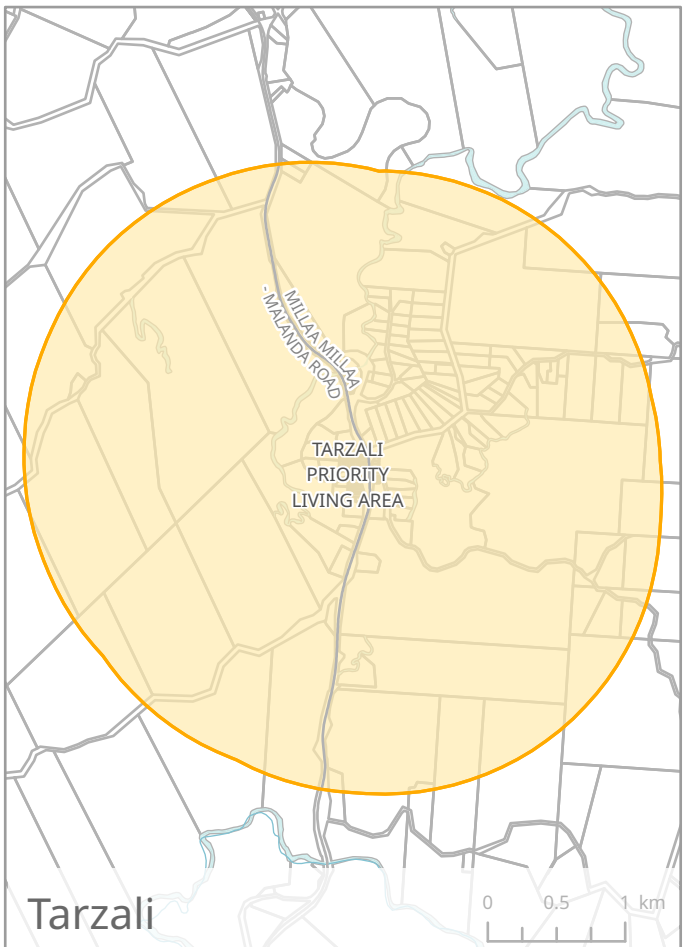

This map should be used in conjunction with the copyright information and mapping disclaimer on the inside cover of this publication.

Mission Beach

Kurrimine Beach

Silkwood

South Mission

Schedule A

Cassowary Coast Regional Council - Priority Living Areas

Schedule A
Mareeba Shire Council - Priority Living Areas

Legend
 Priority Living Area

This map should be used in conjunction with the copyright information and mapping disclaimer on the inside cover of this publication.

Chillagoe

Dimbulah

Kuranda

Irvinebank

**Schedule A
Mareeba Shire Council - Priority Living Areas**

 **Legend**
 Priority Living Area

This map should be used in conjunction with the copyright information and mapping disclaimer on the inside cover of this publication.

Atherton

Herberton

Kairi

Milla Milla

Schedule A
Tablelands Regional Council - Priority Living Areas

Legend
 Priority Living Area

This map should be used in conjunction with the copyright information and mapping disclaimer on the inside cover of this publication.