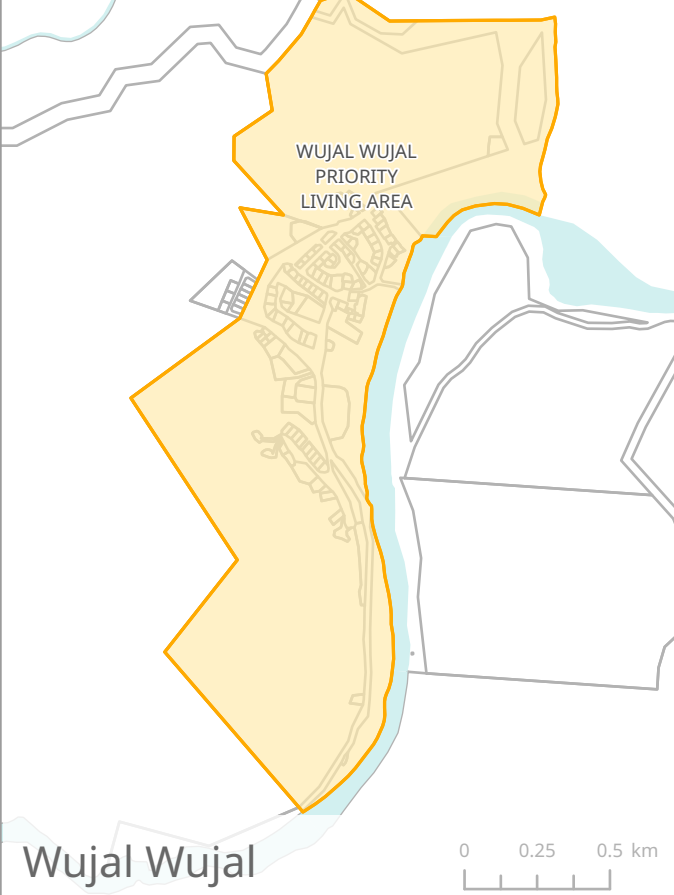

This map should be used in conjunction with the copyright information and mapping disclaimer on the inside cover of this publication.

Mission Beach

Kurrimine Beach

Silkwood

South Mission

Schedule A

Cassowary Coast Regional Council - Priority Living Areas

Chillagoe

Dimbulah

Kuranda

Irvinebank

**Schedule A
Mareeba Shire Council - Priority Living Areas**

 **Legend**
 Priority Living Area

This map should be used in conjunction with the copyright information and mapping disclaimer on the inside cover of this publication.

Tablelands Regional Council - Priority Living Areas

Walkamin

Yungaburra

Wujal Wujal Aboriginal Shire Council - Priority Living Area

Wujal Wujal

Yarrabah Aboriginal Shire Council - Priority Living Area

Yarrabah

Schedule A
Priority Living Areas

This map should be used in conjunction with the copyright information and mapping disclaimer on the inside cover of this publication.

Key Resource Area - Barron River Flats (KRA 10)