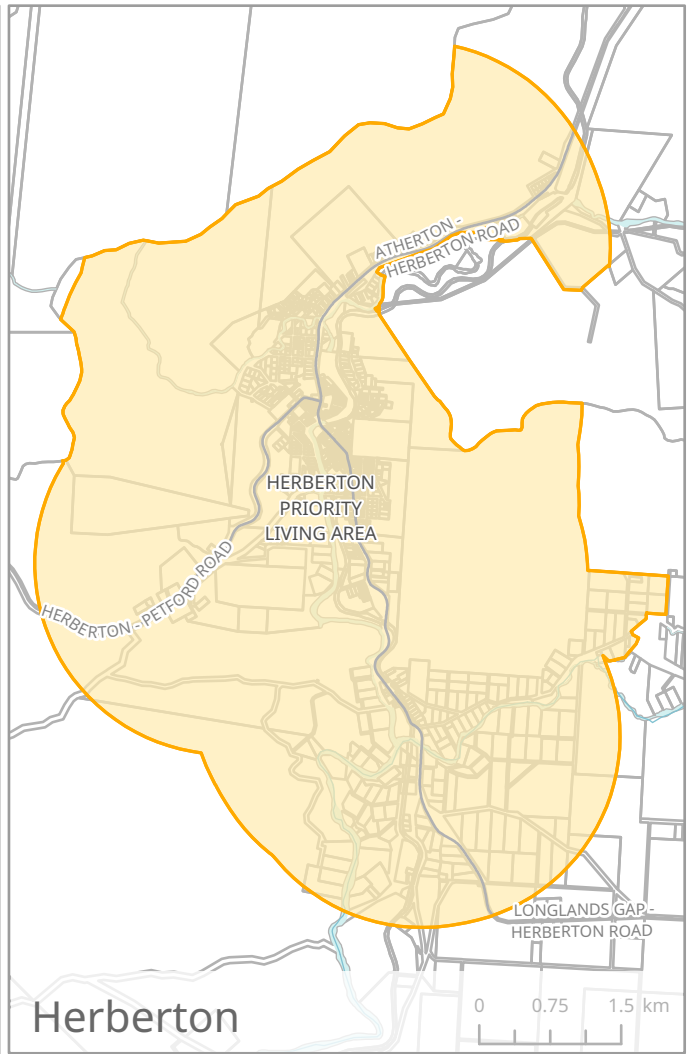

This map should be used in conjunction with the copyright information and mapping disclaimer on the inside cover of this publication.

Mission Beach

Kurrimine Beach

Silkwood

South Mission

Schedule A

Cassowary Coast Regional Council - Priority Living Areas

Schedule A
Mareeba Shire Council - Priority Living Areas

Legend
 Priority Living Area

This map should be used in conjunction with the copyright information and mapping disclaimer on the inside cover of this publication.

Chillagoe

Dimbulah

Kuranda

Irvinebank

**Schedule A
Mareeba Shire Council - Priority Living Areas**

 **Legend**
 Priority Living Area

This map should be used in conjunction with the copyright information and mapping disclaimer on the inside cover of this publication.

Atherton

Herberton

Kairi

Milla Milla

Schedule A
Tablelands Regional Council - Priority Living Areas

Legend
 Priority Living Area

This map should be used in conjunction with the copyright information and mapping disclaimer on the inside cover of this publication.