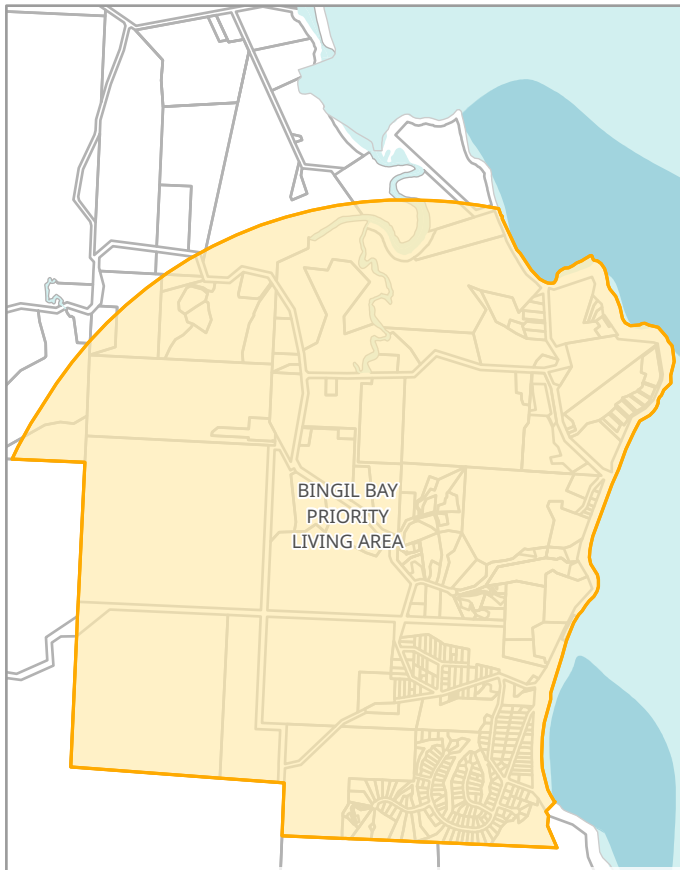

Schedule A
Cairns Regional Council - Priority Living Areas

Legend

 Priority Living Area

This map should be used in conjunction with the copyright information and mapping disclaimer on the inside cover of this publication.

Bingil Bay

Cardwell

El Arish

Innisfail

Schedule A

Cassowary Coast Regional Council - Priority Living Areas

Legend

 Priority Living Area

This map should be used in conjunction with the copyright information and mapping disclaimer on the inside cover of this publication.

Mission Beach

Kurrimine Beach

Silkwood

South Mission

Schedule A

Cassowary Coast Regional Council - Priority Living Areas

Legend

 Priority Living Area

This map should be used in conjunction with the copyright information and mapping disclaimer on the inside cover of this publication.

Mossman

Wonga Beach

Port Douglas

Schedule A
Douglas Shire Council - Priority Living Areas