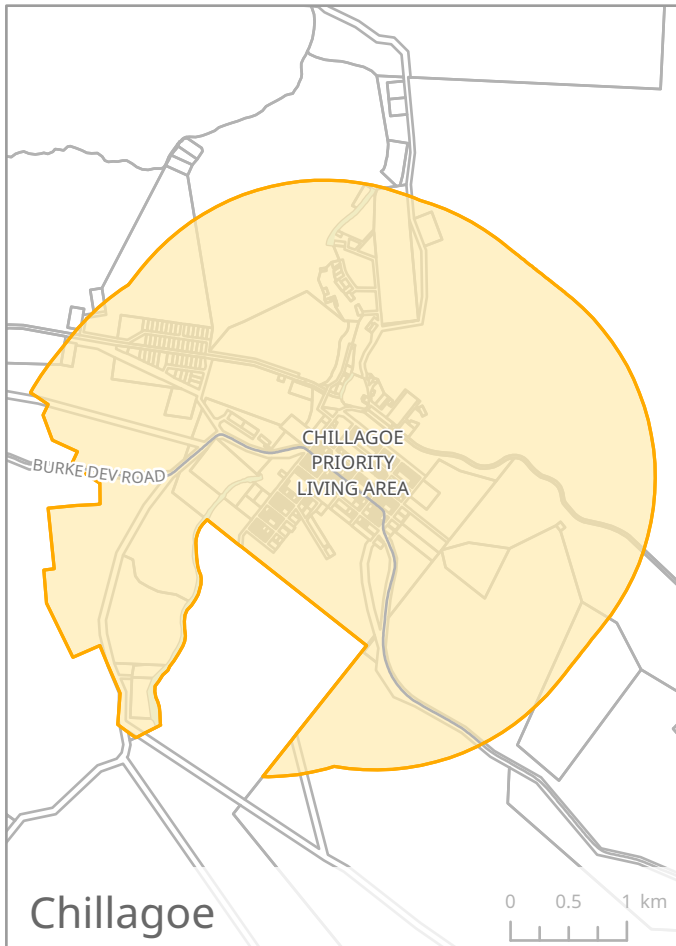

Legend

 Priority Living Area

This map should be used in conjunction with the copyright information and mapping disclaimer on the inside cover of this publication.

Mossman

Wonga Beach

Port Douglas

Schedule A
Douglas Shire Council - Priority Living Areas

**Schedule A
Etheridge Shire Council - Priority Living Areas**

Legend

 Priority Living Area

This map should be used in conjunction with the copyright information and mapping disclaimer on the inside cover of this publication.

Schedule A
Mareeba Shire Council - Priority Living Areas

Legend
 Priority Living Area

This map should be used in conjunction with the copyright information and mapping disclaimer on the inside cover of this publication.

Chillagoe

Dimbulah

Kuranda

Irvinebank

**Schedule A
Mareeba Shire Council - Priority Living Areas**

 **Legend**
 Priority Living Area

This map should be used in conjunction with the copyright information and mapping disclaimer on the inside cover of this publication.