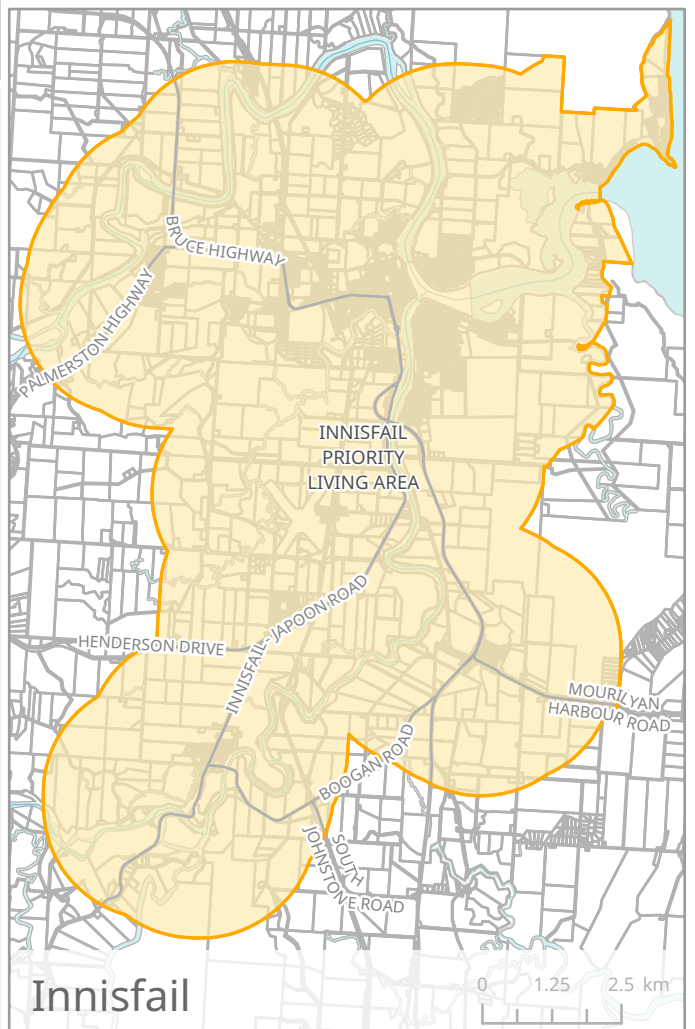

Schedule A
Cairns Regional Council - Priority Living Areas

Legend

 Priority Living Area

This map should be used in conjunction with the copyright information and mapping disclaimer on the inside cover of this publication.

Bingil Bay

Cardwell

El Arish

Innisfail

Schedule A

Cassowary Coast Regional Council - Priority Living Areas

Legend

 Priority Living Area

This map should be used in conjunction with the copyright information and mapping disclaimer on the inside cover of this publication.

Mission Beach

Kurrimine Beach

Silkwood

South Mission

Schedule A

Cassowary Coast Regional Council - Priority Living Areas

Legend

 Priority Living Area

This map should be used in conjunction with the copyright information and mapping disclaimer on the inside cover of this publication.

Mossman

Wonga Beach

Port Douglas

Schedule A
Douglas Shire Council - Priority Living Areas