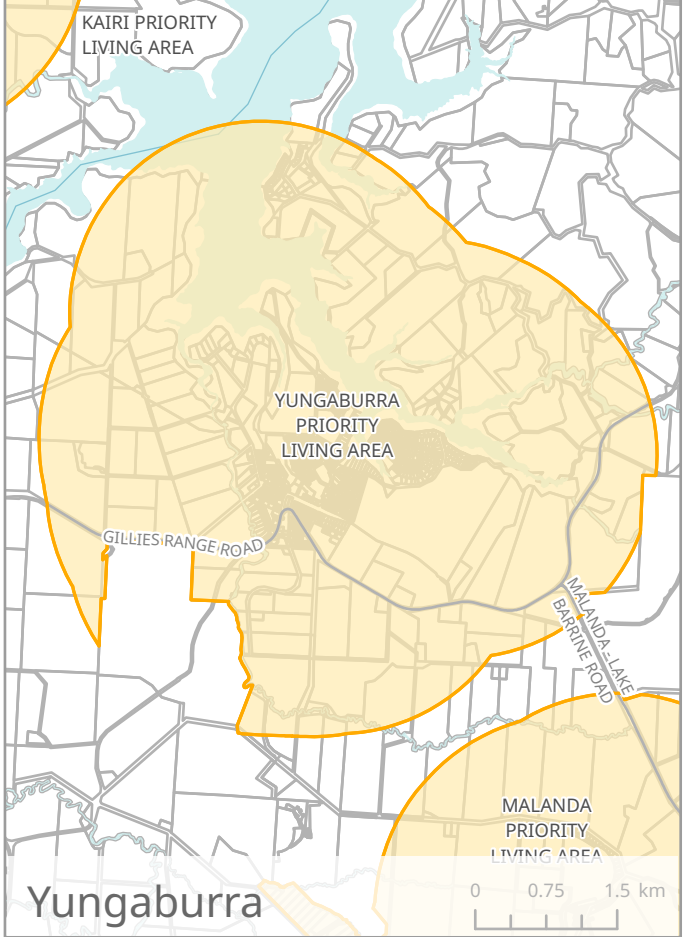

Chillagoe

Dimbulah

Kuranda

Irvinebank

**Schedule A
Mareeba Shire Council - Priority Living Areas**

 **Legend**
 Priority Living Area

This map should be used in conjunction with the copyright information and mapping disclaimer on the inside cover of this publication.

Atherton

Herberton

Kairi

Milla Milla

Schedule A
Tablelands Regional Council - Priority Living Areas

Legend
 Priority Living Area

This map should be used in conjunction with the copyright information and mapping disclaimer on the inside cover of this publication.

Tablelands Regional Council - Priority Living Areas

Walkamin

Yungaburra

Wujal Wujal Aboriginal Shire Council - Priority Living Area

Wujal Wujal

Yarrabah Aboriginal Shire Council - Priority Living Area

Yarrabah

Schedule A
Priority Living Areas

This map should be used in conjunction with the copyright information and mapping disclaimer on the inside cover of this publication.

Key Resource Area - Barron River Flats (KRA 10)