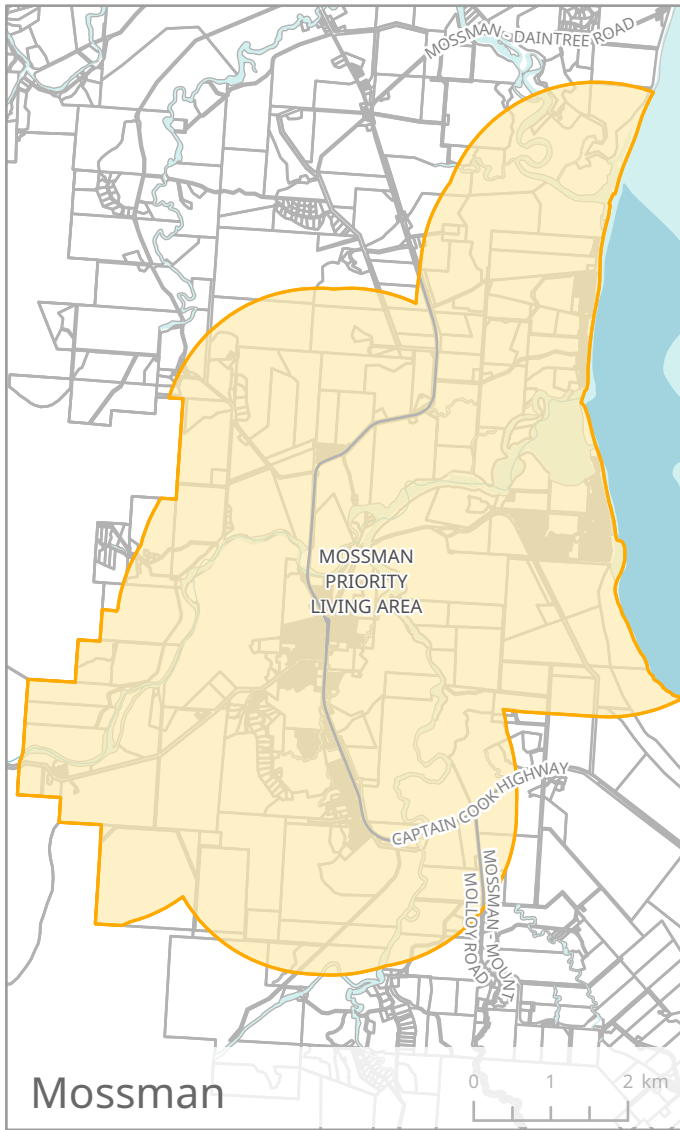

Bingil Bay

Cardwell

El Arish

Innisfail

Schedule A

Cassowary Coast Regional Council - Priority Living Areas

Legend

 Priority Living Area

This map should be used in conjunction with the copyright information and mapping disclaimer on the inside cover of this publication.

Mission Beach

Kurrimine Beach

Silkwood

South Mission

Schedule A

Cassowary Coast Regional Council - Priority Living Areas

Legend

 Priority Living Area

This map should be used in conjunction with the copyright information and mapping disclaimer on the inside cover of this publication.

Mossman

Wonga Beach

Port Douglas

Schedule A
Douglas Shire Council - Priority Living Areas

Legend

 Priority Living Area

This map should be used in conjunction with the copyright information and mapping disclaimer on the inside cover of this publication.

Einasleigh

Forsayth

Mount Surprise

Georgetown