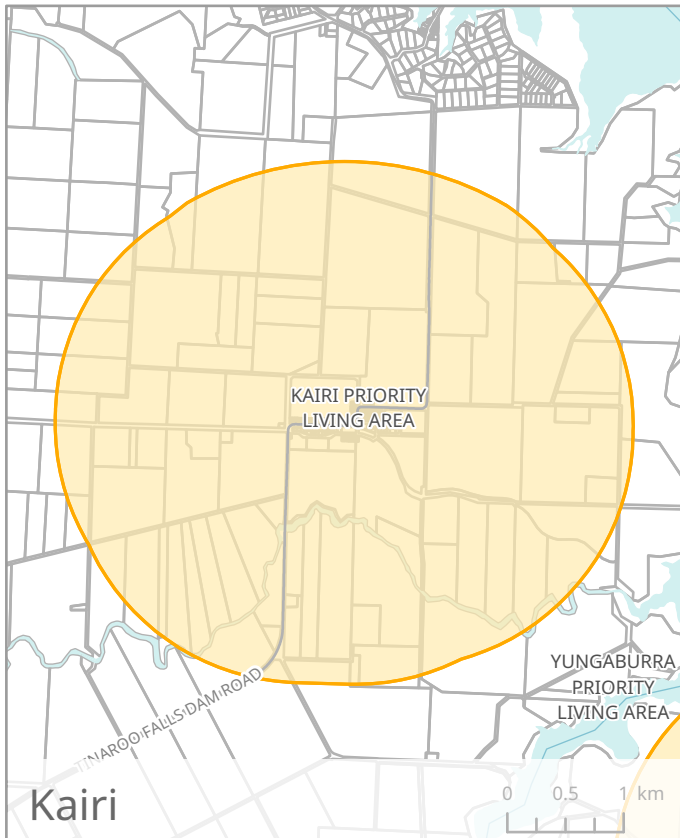

Schedule A
Mareeba Shire Council - Priority Living Areas

Legend
 Priority Living Area

This map should be used in conjunction with the copyright information and mapping disclaimer on the inside cover of this publication.

Chillagoe

Dimbulah

Kuranda

Irvinebank

**Schedule A
Mareeba Shire Council - Priority Living Areas**

 **Legend**
 Priority Living Area

This map should be used in conjunction with the copyright information and mapping disclaimer on the inside cover of this publication.

Atherton

Herberton

Kairi

Milla Milla

Schedule A
Tablelands Regional Council - Priority Living Areas

Legend
 Priority Living Area

This map should be used in conjunction with the copyright information and mapping disclaimer on the inside cover of this publication.

Tablelands Regional Council - Priority Living Areas

Walkamin

Yungaburra

Wujal Wujal Aboriginal Shire Council - Priority Living Area

Wujal Wujal

Yarrabah Aboriginal Shire Council - Priority Living Area

Yarrabah