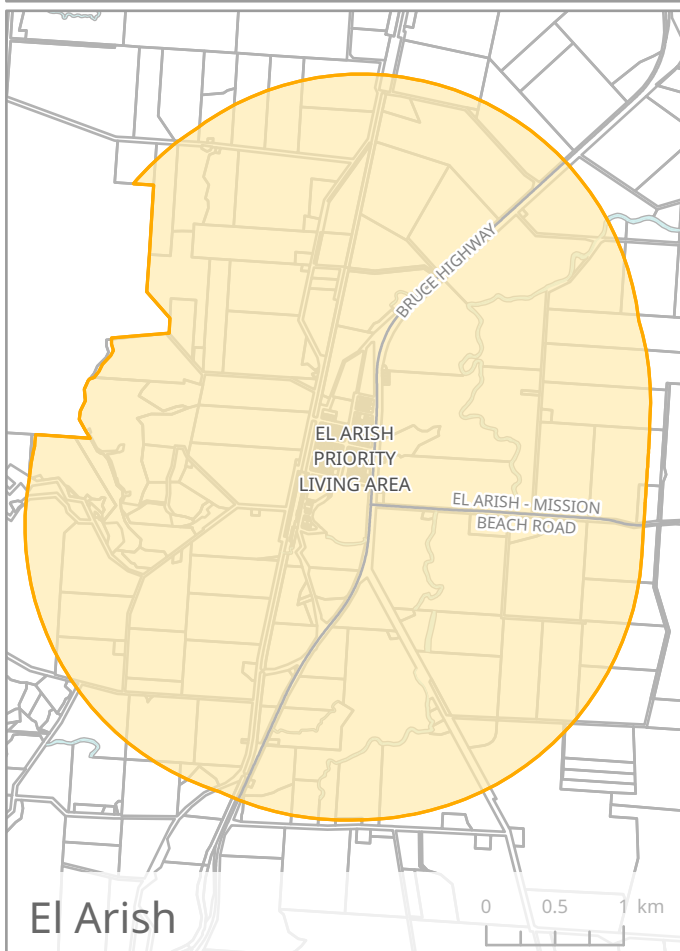

Schedule A
Cairns Regional Council - Priority Living Areas

Legend

 Priority Living Area

This map should be used in conjunction with the copyright information and mapping disclaimer on the inside cover of this publication.

Bingil Bay

Cardwell

El Arish

Innisfail

Schedule A

Cassowary Coast Regional Council - Priority Living Areas

Legend

 Priority Living Area

This map should be used in conjunction with the copyright information and mapping disclaimer on the inside cover of this publication.

Mission Beach

Kurrimine Beach

Silkwood

South Mission

Schedule A

Cassowary Coast Regional Council - Priority Living Areas

Legend

 Priority Living Area

This map should be used in conjunction with the copyright information and mapping disclaimer on the inside cover of this publication.

Mossman

Wonga Beach

Port Douglas

Schedule A
Douglas Shire Council - Priority Living Areas