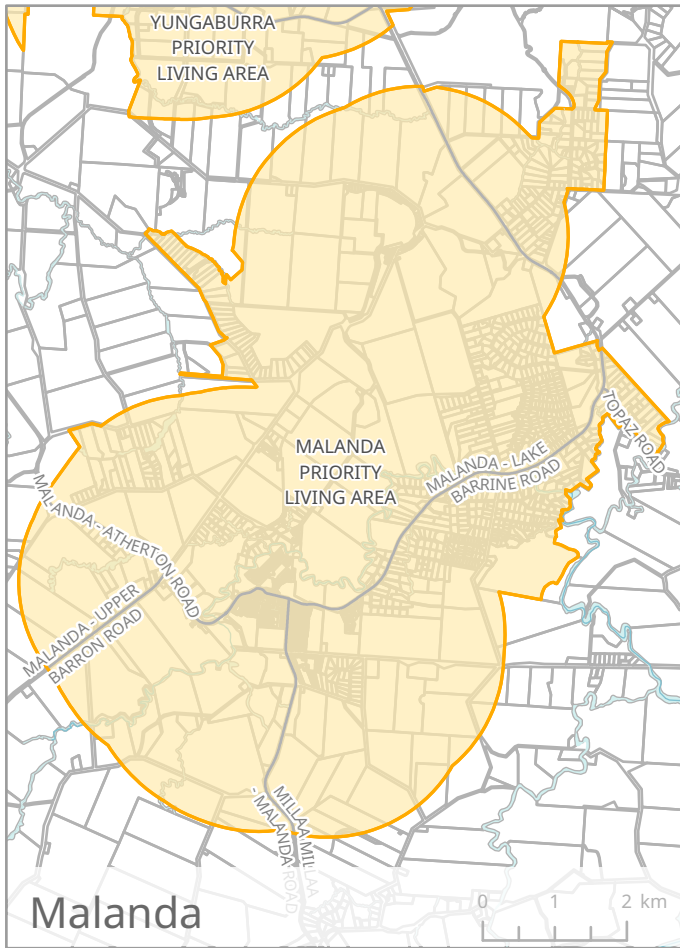

This map should be used in conjunction with the copyright information and mapping disclaimer on the inside cover of this publication.

Mission Beach

Kurrimine Beach

Silkwood

South Mission

Schedule A

Cassowary Coast Regional Council - Priority Living Areas

Schedule A
Mareeba Shire Council - Priority Living Areas

Legend
 Priority Living Area

This map should be used in conjunction with the copyright information and mapping disclaimer on the inside cover of this publication.

Chillagoe

Dimbulah

Kuranda

Irvinebank

**Schedule A
Mareeba Shire Council - Priority Living Areas**

 **Legend**
 Priority Living Area

This map should be used in conjunction with the copyright information and mapping disclaimer on the inside cover of this publication.

Atherton

Herberton

Kairi

Milla Milla

Schedule A
Tablelands Regional Council - Priority Living Areas

Legend
 Priority Living Area

This map should be used in conjunction with the copyright information and mapping disclaimer on the inside cover of this publication.