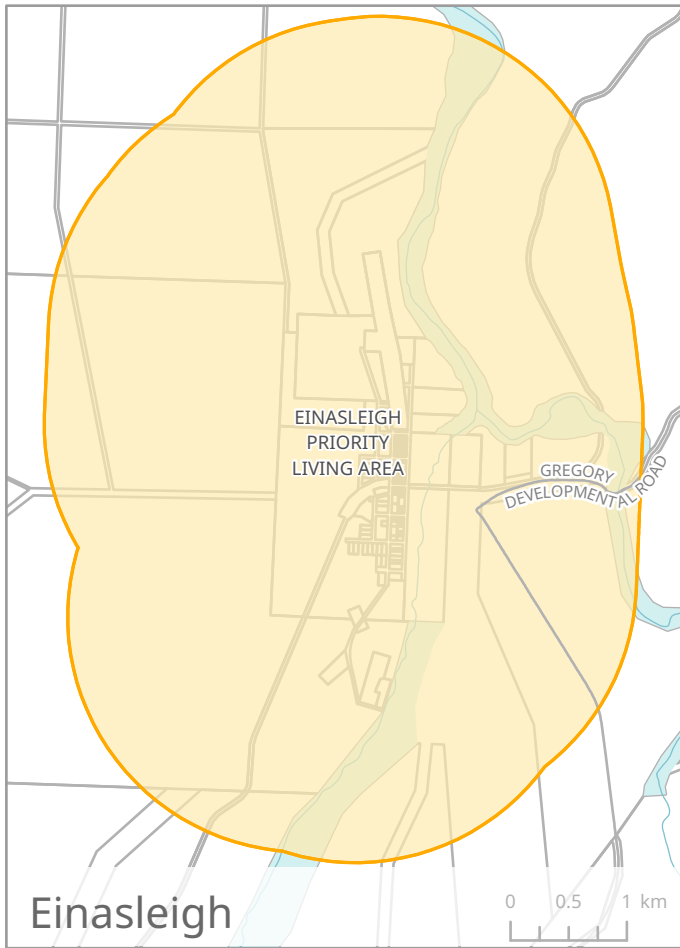

This map should be used in conjunction with the copyright information and mapping disclaimer on the inside cover of this publication.

Mission Beach

Kurrimine Beach

Silkwood

South Mission

Schedule A

Cassowary Coast Regional Council - Priority Living Areas

Legend

 Priority Living Area

This map should be used in conjunction with the copyright information and mapping disclaimer on the inside cover of this publication.

Mossman

Wonga Beach

Port Douglas

Schedule A
Douglas Shire Council - Priority Living Areas

Legend

 Priority Living Area

This map should be used in conjunction with the copyright information and mapping disclaimer on the inside cover of this publication.

Einasleigh

Forsayth

Mount Surprise

Georgetown

**Schedule A
Etheridge Shire Council - Priority Living Areas**

Legend

 Priority Living Area

This map should be used in conjunction with the copyright information and mapping disclaimer on the inside cover of this publication.