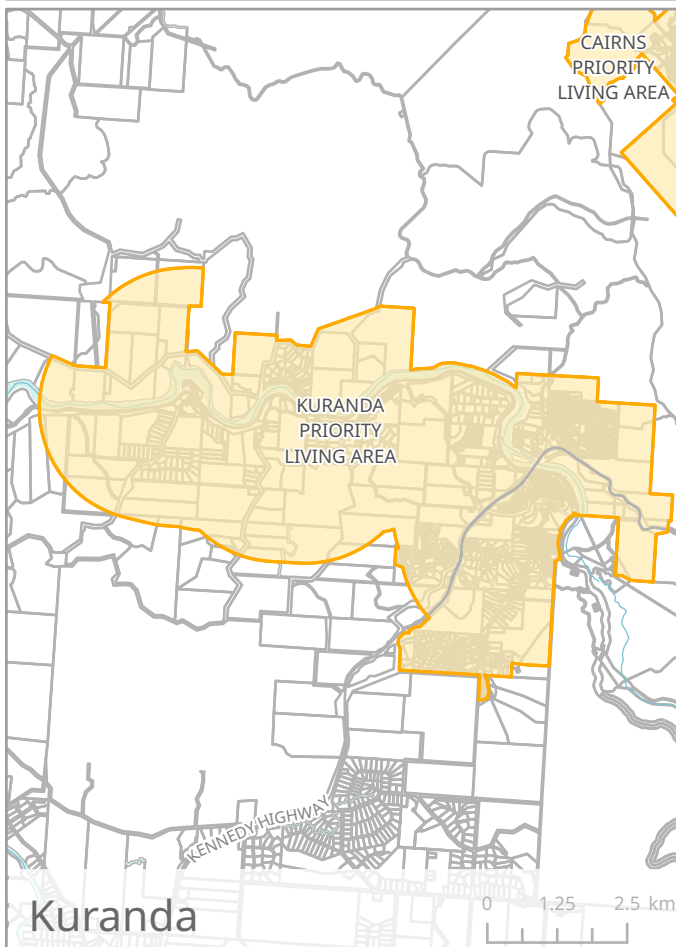

**Schedule A
Etheridge Shire Council - Priority Living Areas**

Legend

 Priority Living Area

This map should be used in conjunction with the copyright information and mapping disclaimer on the inside cover of this publication.

Schedule A
Mareeba Shire Council - Priority Living Areas

Legend
 Priority Living Area

This map should be used in conjunction with the copyright information and mapping disclaimer on the inside cover of this publication.

Chillagoe

Dimbulah

Kuranda

Irvinebank

**Schedule A
Mareeba Shire Council - Priority Living Areas**

 **Legend**
 Priority Living Area

This map should be used in conjunction with the copyright information and mapping disclaimer on the inside cover of this publication.

Atherton

Herberton

Kairi

Milla Milla

Schedule A
Tablelands Regional Council - Priority Living Areas

Legend
 Priority Living Area

This map should be used in conjunction with the copyright information and mapping disclaimer on the inside cover of this publication.