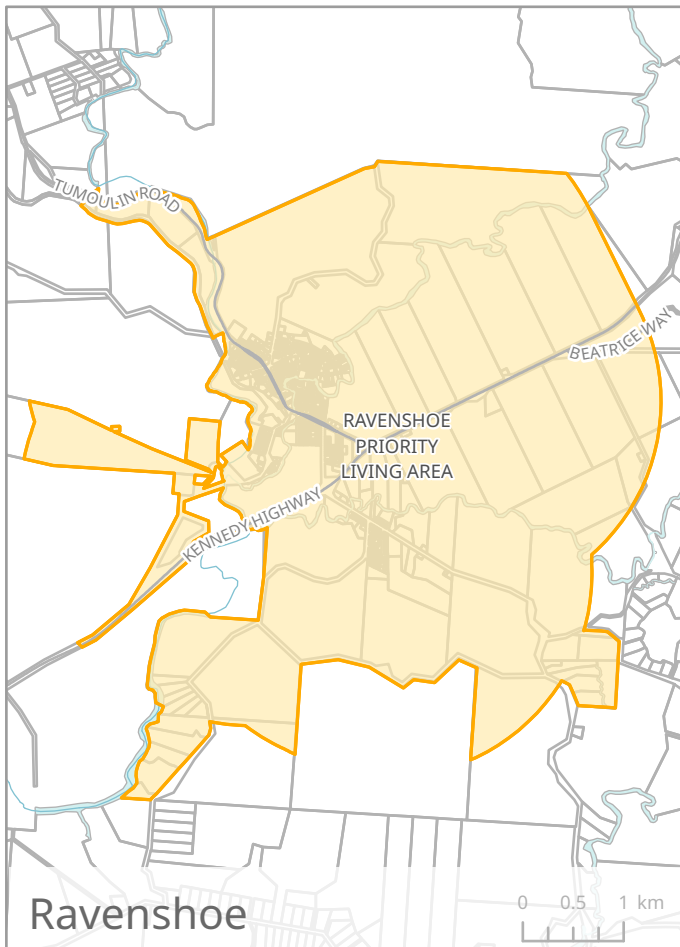

This map should be used in conjunction with the copyright information and mapping disclaimer on the inside cover of this publication.

Mission Beach

Kurrimine Beach

Silkwood

South Mission

Schedule A

Cassowary Coast Regional Council - Priority Living Areas

Schedule A
Mareeba Shire Council - Priority Living Areas

Legend
 Priority Living Area

This map should be used in conjunction with the copyright information and mapping disclaimer on the inside cover of this publication.

Chillagoe

Dimbulah

Kuranda

Irvinebank

**Schedule A
Mareeba Shire Council - Priority Living Areas**

 **Legend**
 Priority Living Area

This map should be used in conjunction with the copyright information and mapping disclaimer on the inside cover of this publication.

Atherton

Herberton

Kairi

Milla Milla

Schedule A
Tablelands Regional Council - Priority Living Areas

Legend
 Priority Living Area

This map should be used in conjunction with the copyright information and mapping disclaimer on the inside cover of this publication.