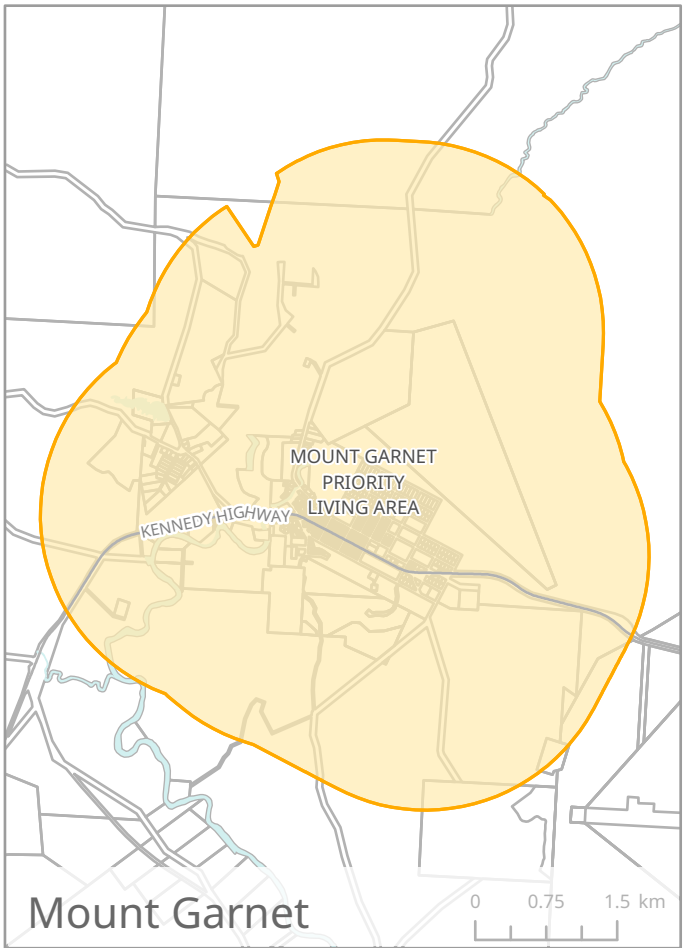

This map should be used in conjunction with the copyright information and mapping disclaimer on the inside cover of this publication.

Mission Beach

Kurrimine Beach

Silkwood

South Mission

Schedule A

Cassowary Coast Regional Council - Priority Living Areas

Schedule A
Mareeba Shire Council - Priority Living Areas

Legend
 Priority Living Area

This map should be used in conjunction with the copyright information and mapping disclaimer on the inside cover of this publication.

Chillagoe

Dimbulah

Kuranda

Irvinebank

**Schedule A
Mareeba Shire Council - Priority Living Areas**

 **Legend**
 Priority Living Area

This map should be used in conjunction with the copyright information and mapping disclaimer on the inside cover of this publication.

Atherton

Herberton

Kairi

Milla Milla

Schedule A
Tablelands Regional Council - Priority Living Areas

Legend
 Priority Living Area

This map should be used in conjunction with the copyright information and mapping disclaimer on the inside cover of this publication.