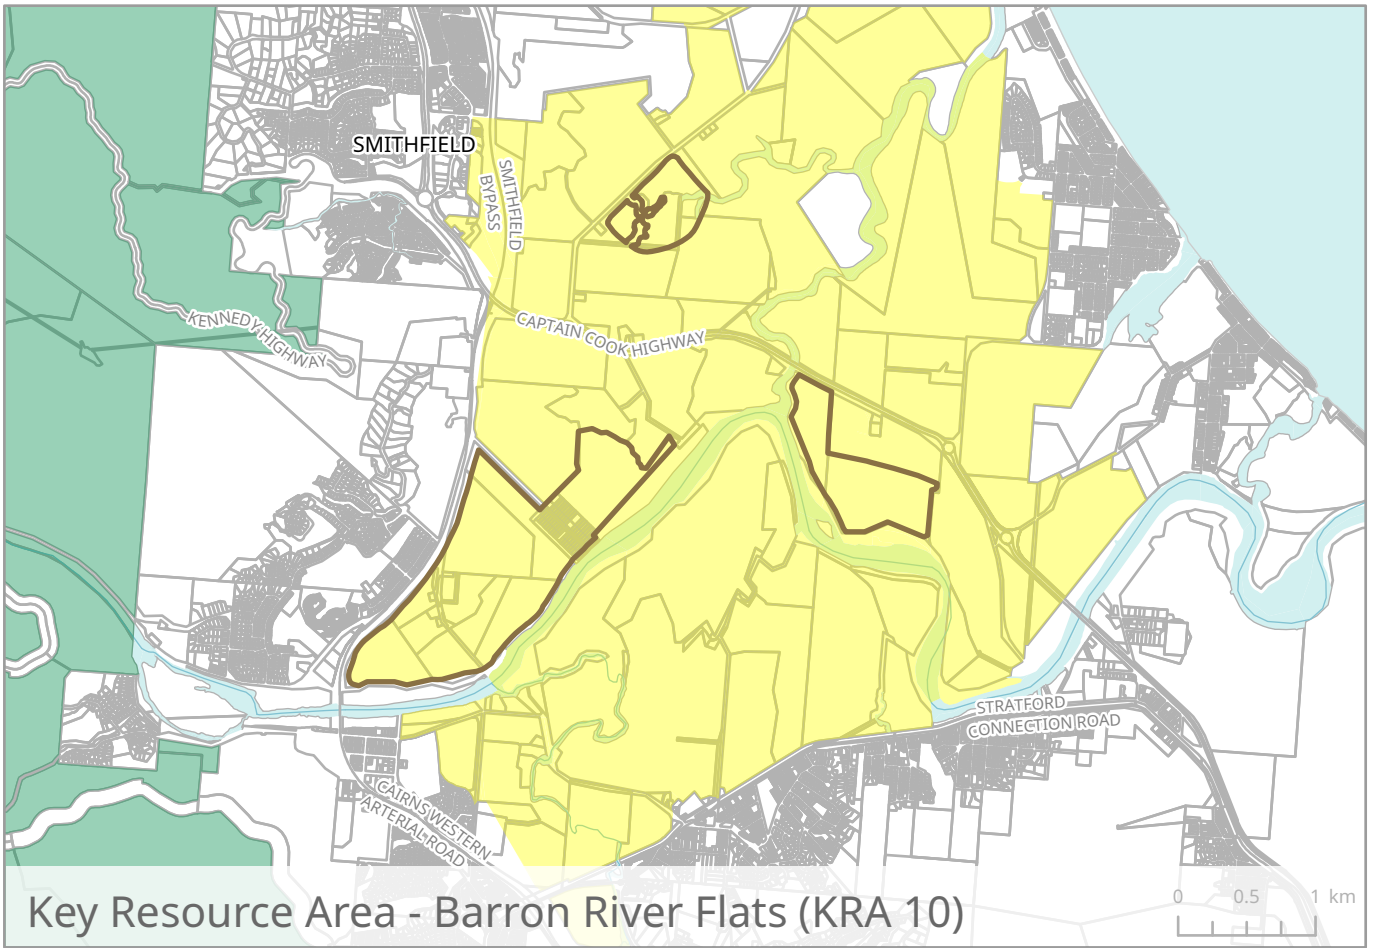

Chillagoe

Dimbulah

Kuranda

Irvinebank

**Schedule A
Mareeba Shire Council - Priority Living Areas**

 **Legend**
 Priority Living Area

This map should be used in conjunction with the copyright information and mapping disclaimer on the inside cover of this publication.

Atherton

Herberton

Kairi

Milla Milla

Schedule A
Tablelands Regional Council - Priority Living Areas

Legend
 Priority Living Area

This map should be used in conjunction with the copyright information and mapping disclaimer on the inside cover of this publication.

Tablelands Regional Council - Priority Living Areas

Walkamin

Yungaburra

Wujal Wujal Aboriginal Shire Council - Priority Living Area

Wujal Wujal

Yarrabah Aboriginal Shire Council - Priority Living Area

Yarrabah

Schedule A
Priority Living Areas

This map should be used in conjunction with the copyright information and mapping disclaimer on the inside cover of this publication.

Key Resource Area - Barron River Flats (KRA 10)