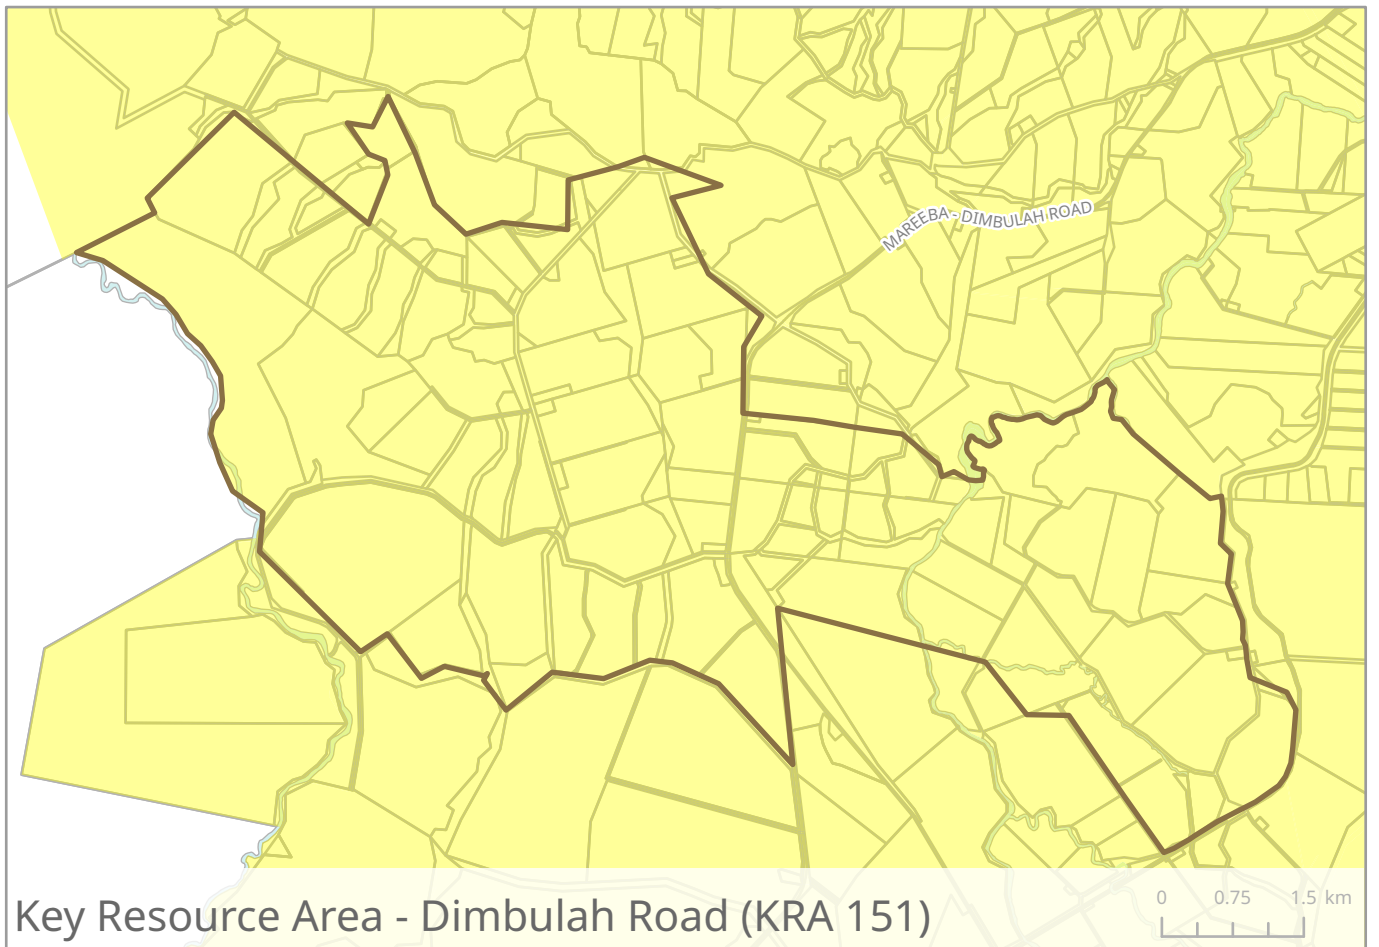

Chillagoe

Dimbulah

Kuranda

Irvinebank

**Schedule A
Mareeba Shire Council - Priority Living Areas**

 **Legend**
 Priority Living Area

This map should be used in conjunction with the copyright information and mapping disclaimer on the inside cover of this publication.

Atherton

Herberton

Kairi

Milla Milla

Schedule A
Tablelands Regional Council - Priority Living Areas

Legend
 Priority Living Area

This map should be used in conjunction with the copyright information and mapping disclaimer on the inside cover of this publication.

Tablelands Regional Council - Priority Living Areas

Walkamin

Yungaburra

Wujal Wujal Aboriginal Shire Council - Priority Living Area

Wujal Wujal

Yarrabah Aboriginal Shire Council - Priority Living Area

Yarrabah

Schedule A
Priority Living Areas

This map should be used in conjunction with the copyright information and mapping disclaimer on the inside cover of this publication.

Key Resource Area - Barron River Flats (KRA 10)