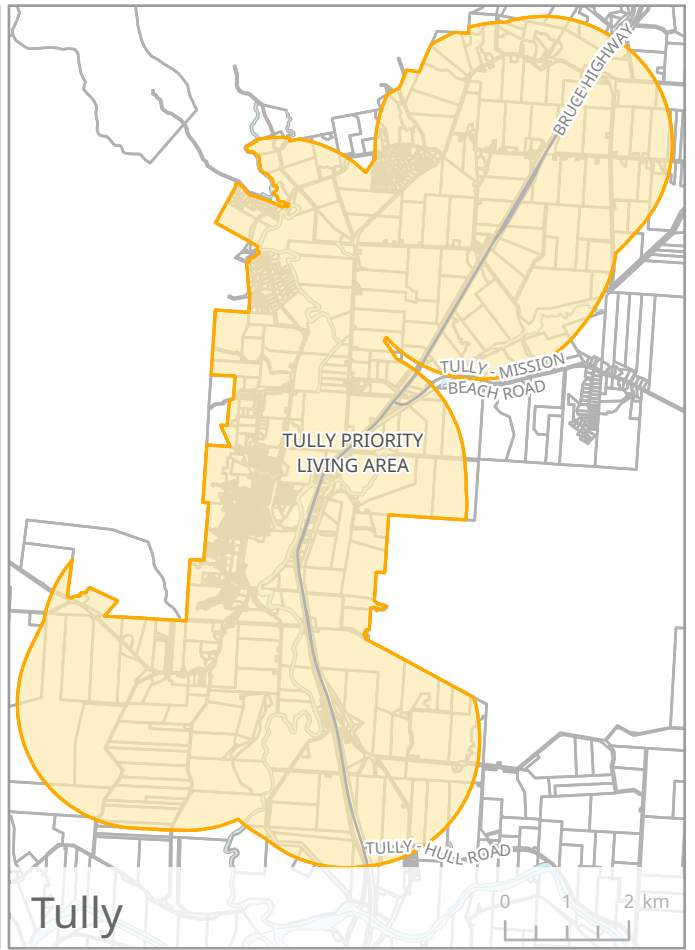

Bingil Bay

Cardwell

El Arish

Innisfail

Schedule A

Cassowary Coast Regional Council - Priority Living Areas

Legend

 Priority Living Area

This map should be used in conjunction with the copyright information and mapping disclaimer on the inside cover of this publication.

Mission Beach

Kurrimine Beach

Silkwood

South Mission

Schedule A

Cassowary Coast Regional Council - Priority Living Areas

Legend

 Priority Living Area

This map should be used in conjunction with the copyright information and mapping disclaimer on the inside cover of this publication.

Mossman

Wonga Beach

Port Douglas

Schedule A
Douglas Shire Council - Priority Living Areas

Legend

 Priority Living Area

This map should be used in conjunction with the copyright information and mapping disclaimer on the inside cover of this publication.

Einasleigh

Forsayth

Mount Surprise

Georgetown