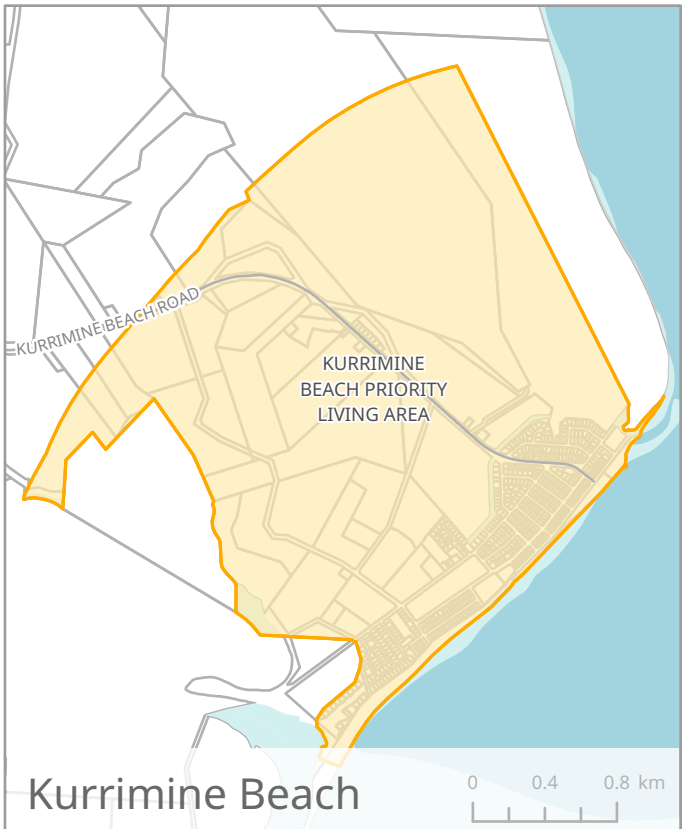

Schedule A
Cairns Regional Council - Priority Living Areas

Legend

 Priority Living Area

This map should be used in conjunction with the copyright information and mapping disclaimer on the inside cover of this publication.

Bingil Bay

Cardwell

El Arish

Innisfail

Schedule A

Cassowary Coast Regional Council - Priority Living Areas

Legend

 Priority Living Area

This map should be used in conjunction with the copyright information and mapping disclaimer on the inside cover of this publication.

Mission Beach

Kurrimine Beach

Silkwood

South Mission

Schedule A

Cassowary Coast Regional Council - Priority Living Areas

Legend

 Priority Living Area

This map should be used in conjunction with the copyright information and mapping disclaimer on the inside cover of this publication.

Mossman

Wonga Beach

Port Douglas

Schedule A
Douglas Shire Council - Priority Living Areas