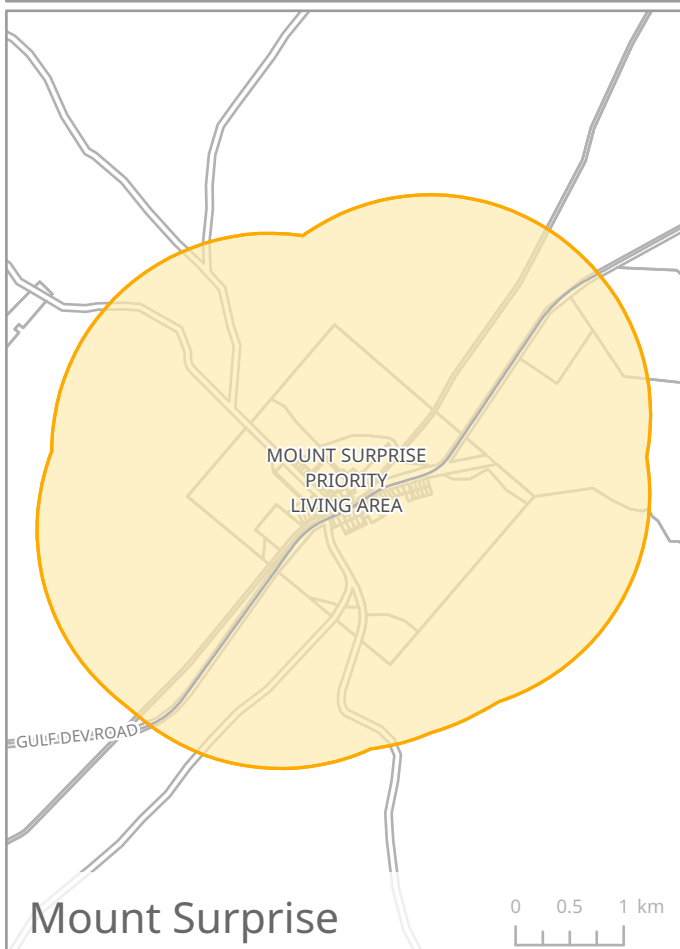

This map should be used in conjunction with the copyright information and mapping disclaimer on the inside cover of this publication.

Mission Beach

Kurrimine Beach

Silkwood

South Mission

Schedule A

Cassowary Coast Regional Council - Priority Living Areas

Legend

 Priority Living Area

This map should be used in conjunction with the copyright information and mapping disclaimer on the inside cover of this publication.

Mossman

Wonga Beach

Port Douglas

Schedule A
Douglas Shire Council - Priority Living Areas

Legend

 Priority Living Area

This map should be used in conjunction with the copyright information and mapping disclaimer on the inside cover of this publication.

Einasleigh

Forsayth

Mount Surprise

Georgetown

**Schedule A
Etheridge Shire Council - Priority Living Areas**

Legend

 Priority Living Area

This map should be used in conjunction with the copyright information and mapping disclaimer on the inside cover of this publication.